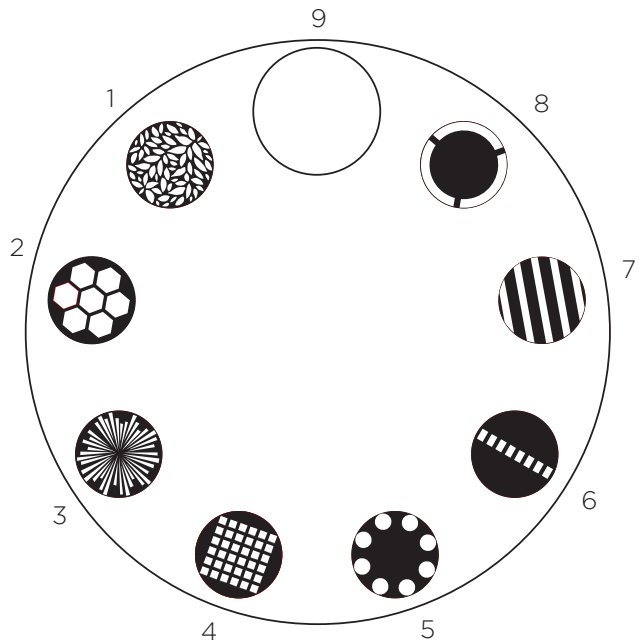

VL800 EVENTPROFILE

PHYSICALS

IP rating	IP20
Finish	Black

DIMENSIONS (H x W x L)

	mm	in
Fixture only	624 x 375 x 408	25 x 15 x 16
Packed dimensions	720 x 470 x 385	28 x 19 x 15
Hanging centers	420	16.5
Hanging type	107mm Omega clamps	

ORDER CODE

91200545005

VL800 EVENTPROFILE

GOBO WHEEL 1 - rotating

1	Night sky
2	Circle of Ovals
3	Bricked out
4	Neurons
5	Swirl
6	Cross bars
7	On the rocks
8	Open

GOBO WHEEL 2 - fixed

1	Leafy breakup
2	Honeycomb
3	Radial breakup
4	Grid
5	Circle of dots
6	Punchcard
7	Vertical bars
8	Medium circle
9	Open