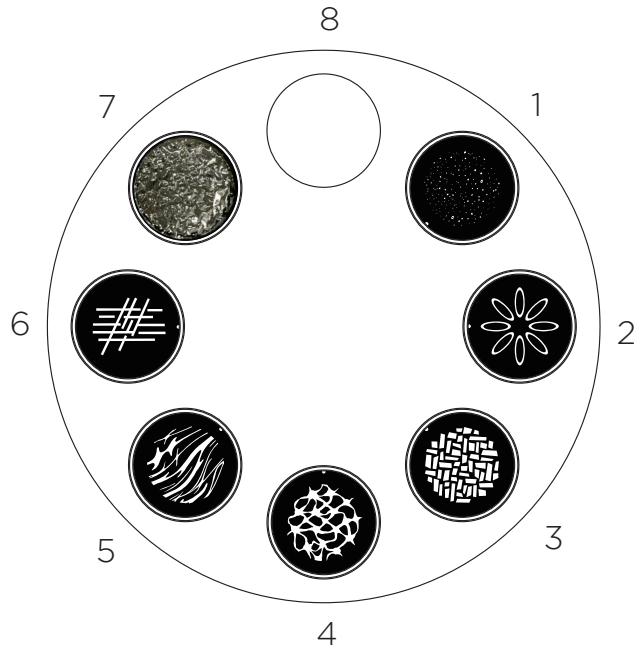

VL800 EVENTPROFILE

PHYSICALS

IP rating	IP20
Finish	Black

DIMENSIONS (H x W x L)

	mm	in
Fixture only	624 x 375 x 408	25 x 15 x 16
Packed dimensions	720 x 470 x 385	28 x 19 x 15
Hanging centers	420	16.5
Hanging type	107mm Omega clamps	

WEIGHT

	kg	lb
Fixture only	21	46.3
Packed weight	Net	55
	Gross	64

WARRANTY & APPROBATIONS

Warranty	2 years
Approval / listings	CE, ETL, UL, FCC CSA, RoHS, ISO 9001

PRODUCT NAME

VL800 EVENTPROFILE, LED Profile
(includes omega clamp and power input connector)

ORDER CODE

91200545005

VL800 EVENTPROFILE

GOBO WHEEL 1 - rotating

1	Night sky
2	Circle of Ovals
3	Bricked out
4	Neurons
5	Swirl
6	Cross bars
7	On the rocks
8	Open

GOBO WHEEL 2 - fixed

1	Leafy breakup
2	Honeycomb
3	Radial breakup
4	Grid
5	Circle of dots
6	Punchcard
7	Vertical bars
8	Medium circle
9	Open