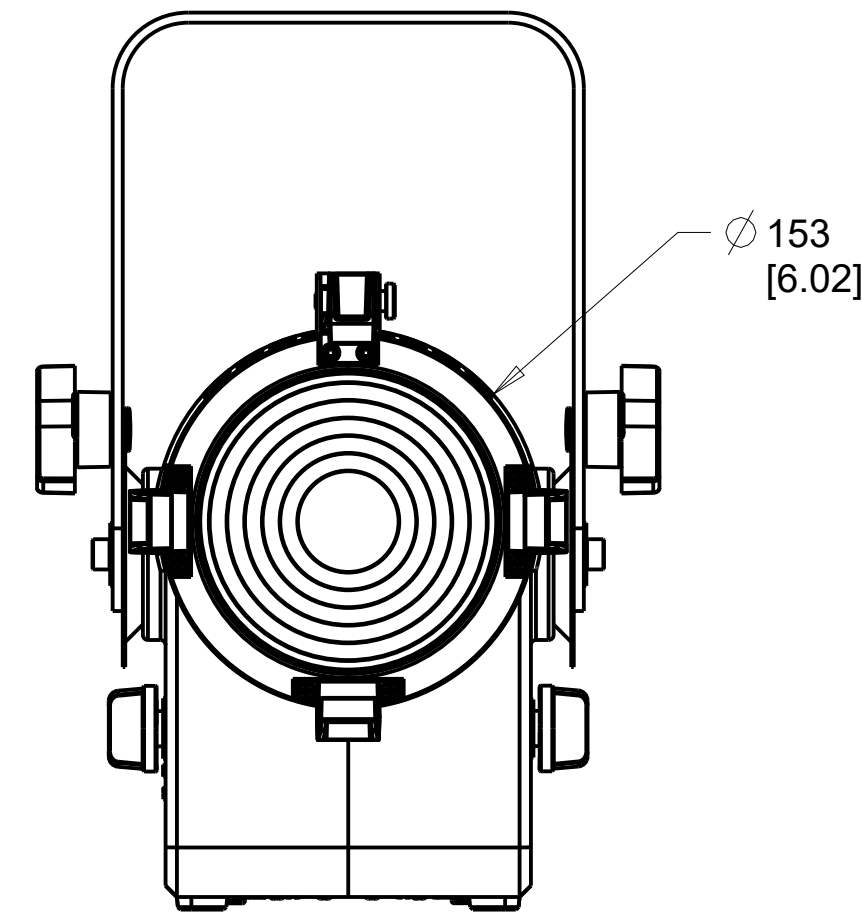

A

NOTES:  
1. DIMENSION UNITS ARE MM/[IN].

<b>VARI*LITE</b>		ACCLAIM FRESNEL 3D OVERALL DIMENSION DRAWING			
Vari-Lite, LLC 10911 PETAL ST. DALLAS, TX 75238	DATE 1/23	SIZE <b>D</b>	REVISION <b>A</b>	DRAWING NUMBER <b>64511-001</b>	
© 2020 SIGNIFY HOLDING. ALL RIGHTS RESERVED		SCALE 0.33	CREO 3.0	SHEET 1	OF 1