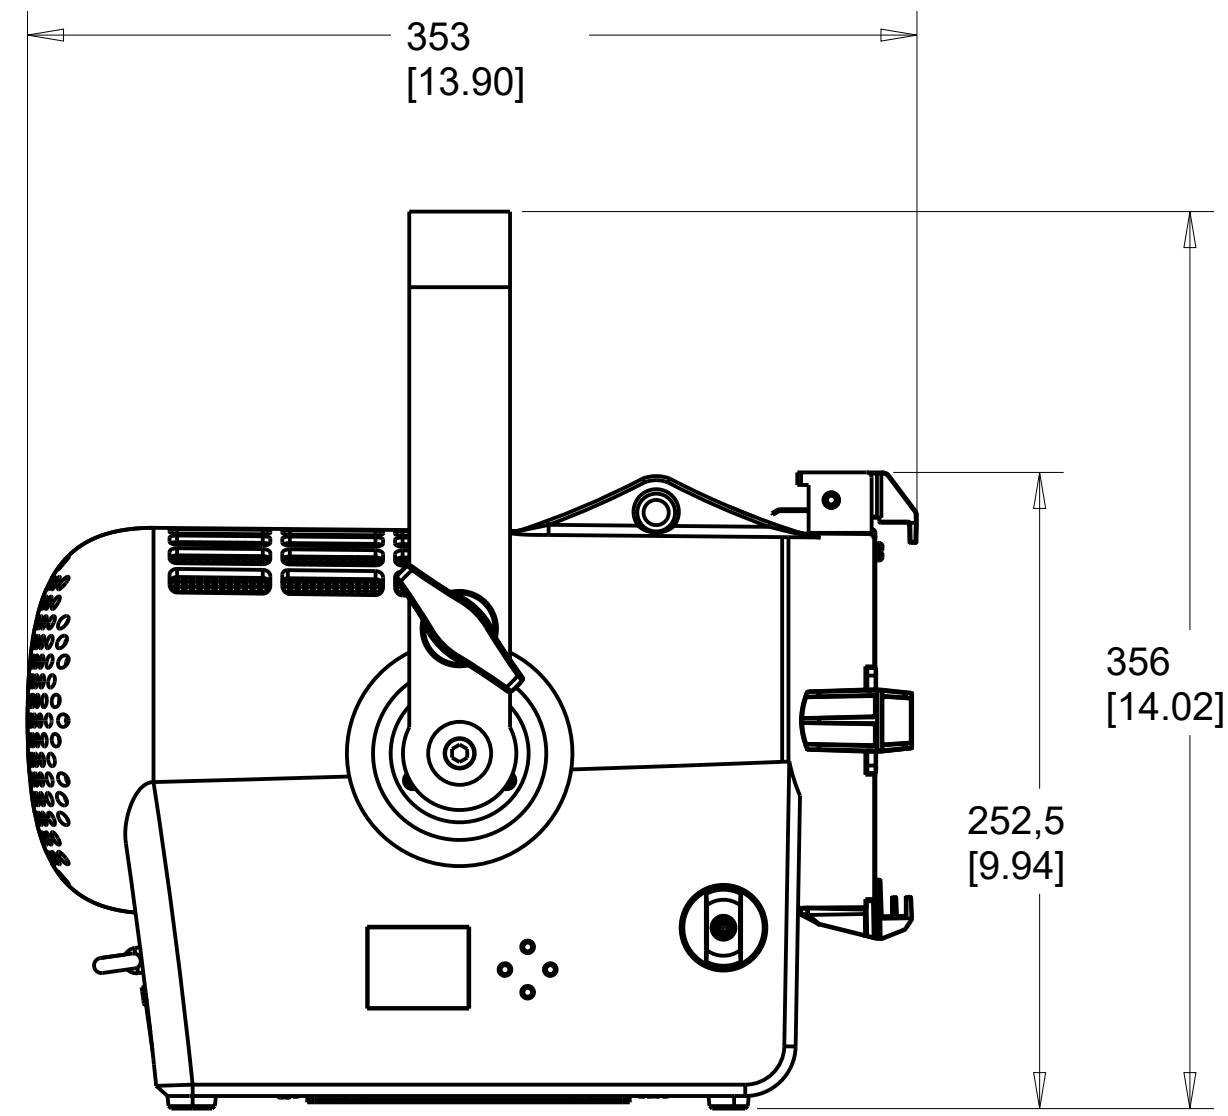

4

1

3

2

1

D

C

B

A

NOTES:  
1. DIMENSION UNITS ARE MM/[IN].

<b>VARI*LITE</b>		ACCLAIM FRESNEL 3D OVERALL DIMENSION DRAWING			
Vari-Lite, LLC 10911 PETAL ST. DALLAS, TX 75238	DATE 1/23	SIZE <b>D</b>	REVISION <b>A</b>	DRAWING NUMBER <b>64511-001</b>	
© 2020 SIGNIFY HOLDING. ALL RIGHTS RESERVED		SCALE 0.33	CREO 3.0	SHEET 1	OF 1