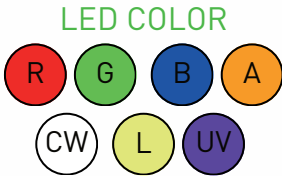

DIMENSIONS

88mm x 60mm x 60mm
3.35" x 2.36" x 2.36"

POWER

7.5 watts

IP RATING

IP65
IP67 with FA47 Accessory