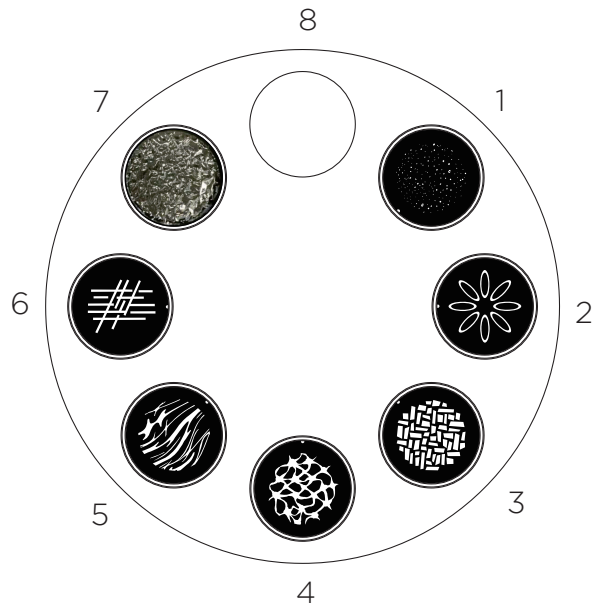

VL800 EVENTPROFILE

GOBO WHEEL 1 - rotating

1	Night sky
2	Circle of Ovals
3	Bricked out
4	Neurons
5	Swirl
6	Cross bars
7	On the rocks
8	Open

GOBO WHEEL 2 - fixed

1	Leafy breakup
2	Honeycomb
3	Radial breakup
4	Grid
5	Circle of dots
6	Punchcard
7	Vertical bars
8	Medium circle
9	Open