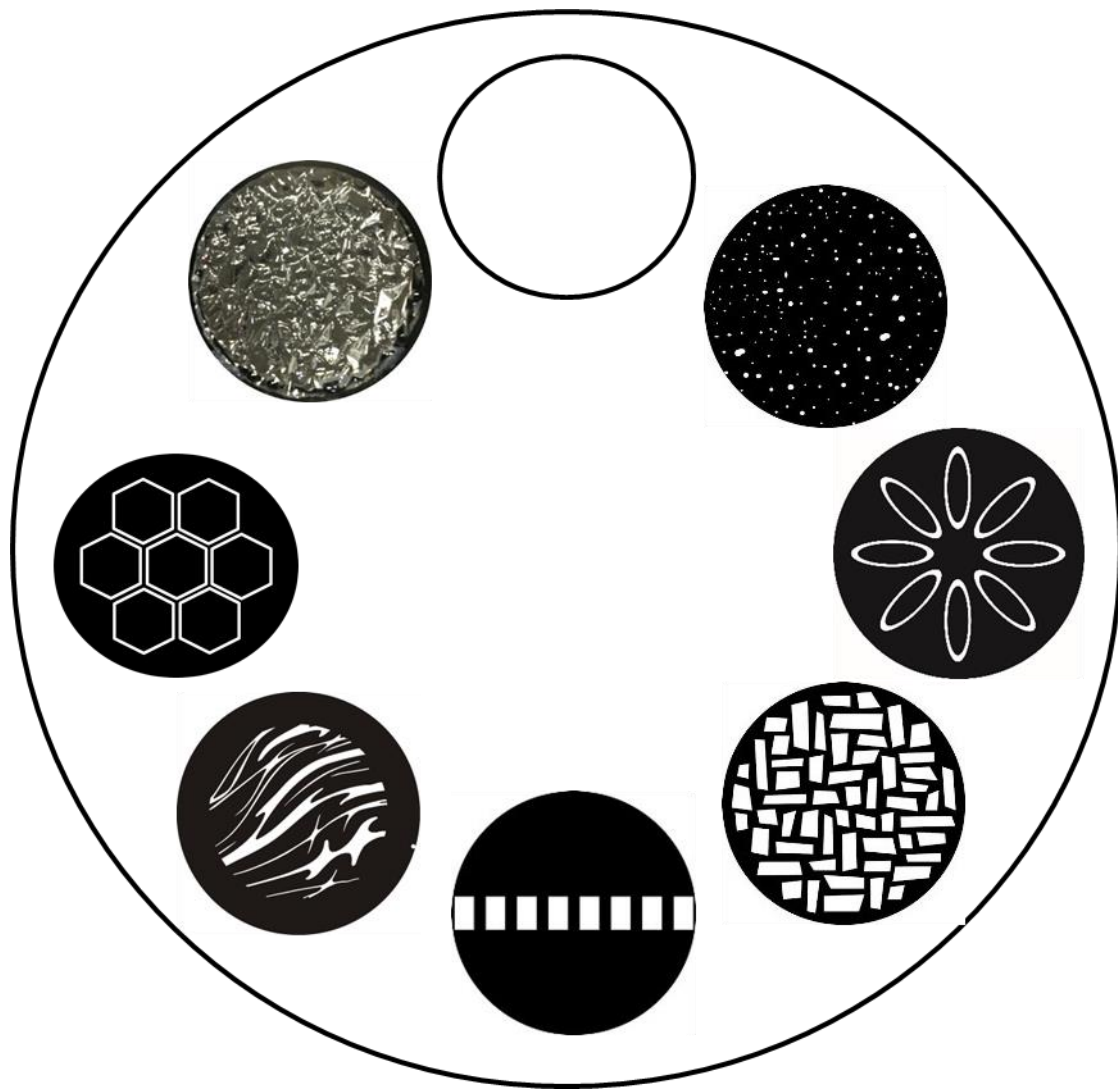

VL2600 Series Gobo Loading

Entertainment GBU
Feb 22nd 2018

Version 1.01

innovation  you

PHILIPS

VL 2600 Profile Gobo Wheel 1 Rotating Wheel

1. Open Slot
 2. Night Sky
 3. Circle of Ovals
 4. Bricked Out
 5. Punch card
 6. Swirl
 7. HoneyComb reversed
 8. On the Rocks*
- *Glass Gag

VL 2600 Profile Gobo Wheel 2 Fixed Wheel

1. Open Slot
2. Leafy Breakup
3. Medium Circle
4. Lattice
5. Radial Breakup (VLZ)
6. Dust
7. Neurons
8. Grid
9. Cross bars

VL2600 Spot Gobo Wheel 1 Rotating Wheel

1. Open Slot
 2. Night Sky
 3. Circle of Ovals
 4. Bricked out
 5. Punch Card
 6. Swirl
 7. Honeycomb Reverse
 8. On the Rocks*
- *Glass Gag

VL2600 Spot Gobo Wheel 2 Rotating Wheel

1. Open Slot
 2. DichroFusion
 3. Alpha Rays
 4. Circle of holes
 5. Vertical Bars 4K V2
 6. Tribal
 7. HoneyComb
 8. Droplets*
- *Glass Gag

VL 2600 Spot Gobo wheel 3 Fixed

1. Open Slot
2. Leafy Breakup
3. Medium Circle
4. Lattice
5. Radial Breakup (VLZ)
6. Dust
7. Neuron
8. Grid
9. Cross bars