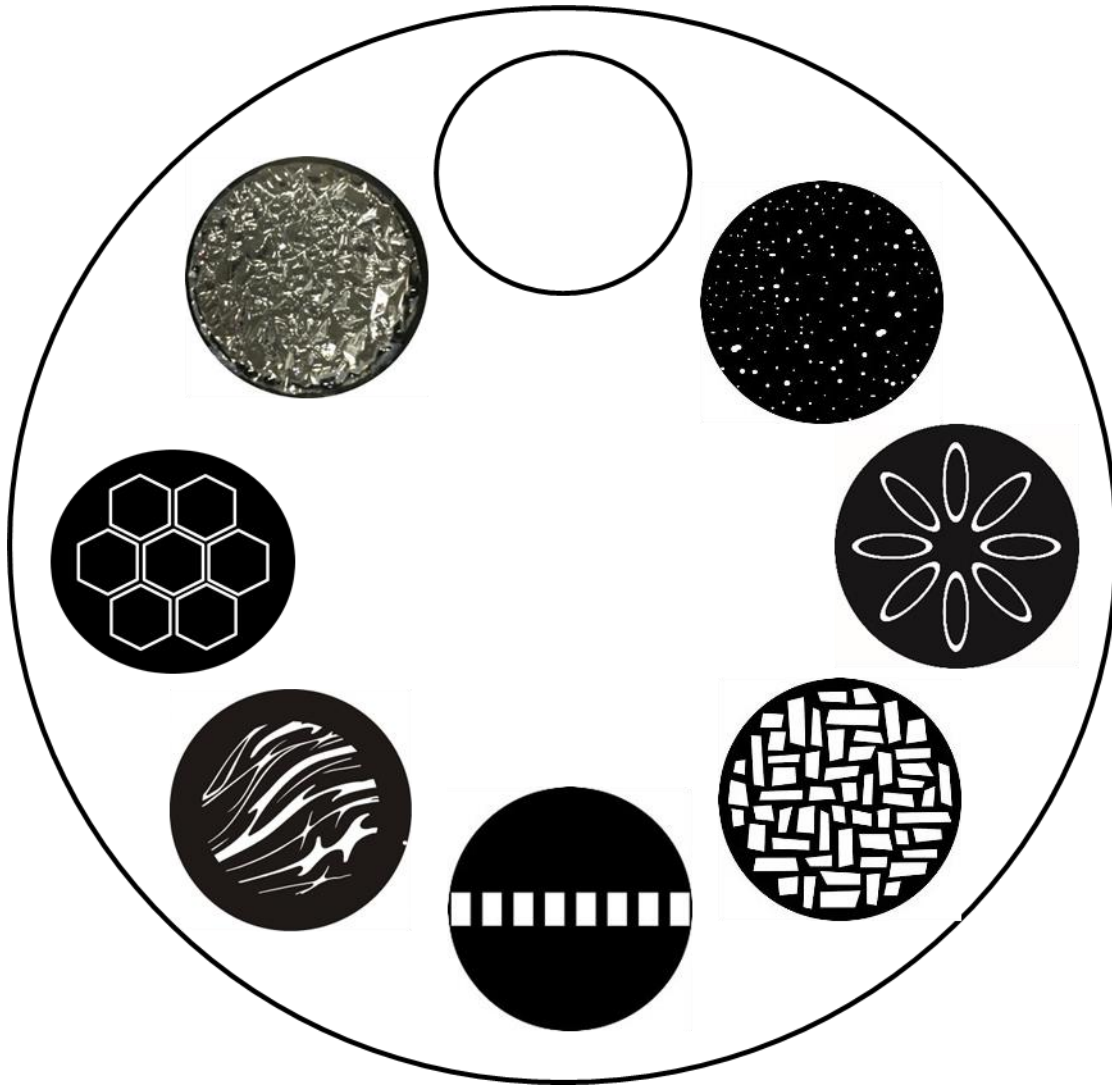

VL2600 Series Gobo Loading

Entertainment GBU
Feb 22nd 2018

Version 1.01

innovation  you

PHILIPS

VL 2600 Profile Gobo Wheel 1 Rotating Wheel

1. Open Slot
 2. Night Sky
 3. Circle of Ovals
 4. Bricked Out
 5. Punch card
 6. Swirl
 7. HoneyComb reversed
 8. On the Rocks*
- *Glass Gag

VL 2600 Profile Gobo Wheel 2 Fixed Wheel

1. Open Slot
2. Leafy Breakup
3. Medium Circle
4. Lattice
5. Radial Breakup (VLZ)
6. Dust
7. Neurons
8. Grid
9. Cross bars

VL2600 Spot Gobo Wheel 1 Rotating Wheel

1. Open Slot
 2. Night Sky
 3. Circle of Ovals
 4. Bricked out
 5. Punch Card
 6. Swirl
 7. Honeycomb Reverse
 8. On the Rocks*
- *Glass Gag

VL2600 Spot Gobo Wheel 2 Rotating Wheel

1. Open Slot
 2. DichroFusion
 3. Alpha Rays
 4. Circle of holes
 5. Vertical Bars 4K V2
 6. Tribal
 7. HoneyComb
 8. Droplets*
- *Glass Gag

VL 2600 Spot Gobo wheel 3 Fixed

1. Open Slot
2. Leafy Breakup
3. Medium Circle
4. Lattice
5. Radial Breakup (VLZ)
6. Dust
7. Neuron
8. Grid
9. Cross bars