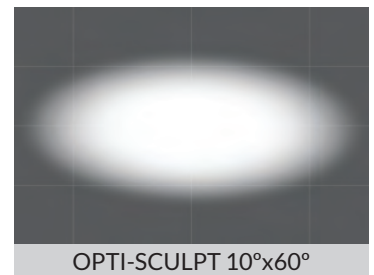

OPTI-SCULPT™

Beam Patterns

No Filter

OPTI-SCULPT 10°

OPTI-SCULPT 20°

OPTI-SCULPT 30°

OPTI-SCULPT 40°/60°R-40°

OPTI-SCULPT 40°/60°R-60°

OPTI-SCULPT 10°x20°

OPTI-SCULPT 10°x30°

OPTI-SCULPT 10°x40°

OPTI-SCULPT 10°x60°

OPTI-SCULPT 15°x35°

OPTI-SCULPT 15°x45°

OPTI-SCULPT 20°x40°