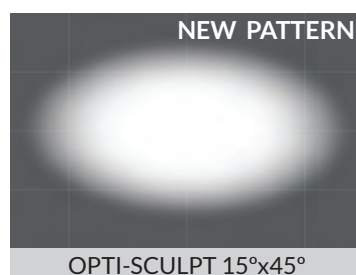

OPTI-SCULPT™

Beam Patterns

No Filter

OPTI-SCULPT 10°

OPTI-SCULPT 20°

OPTI-SCULPT 30°

OPTI-SCULPT 40°/60°R-40°

OPTI-SCULPT 40°/60°R-60°

OPTI-SCULPT 10°x20°

OPTI-SCULPT 10°x30°

OPTI-SCULPT 10°x40°

OPTI-SCULPT 10°x60°

OPTI-SCULPT 15°x35°

OPTI-SCULPT 15°x45°

OPTI-SCULPT 20°x40°