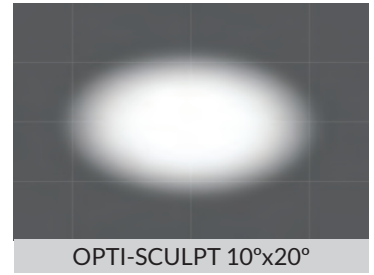

OPTI-SCULPT™

Beam Patterns

No Filter

OPTI-SCULPT 10°

OPTI-SCULPT 20°

OPTI-SCULPT 30°

OPTI-SCULPT 40°/60°R-40°

OPTI-SCULPT 40°/60°R-60°

OPTI-SCULPT 10°x20°

OPTI-SCULPT 10°x30°

OPTI-SCULPT 10°x40°

OPTI-SCULPT 10°x60°

OPTI-SCULPT 15°x35°

OPTI-SCULPT 15°x45°

OPTI-SCULPT 20°x40°