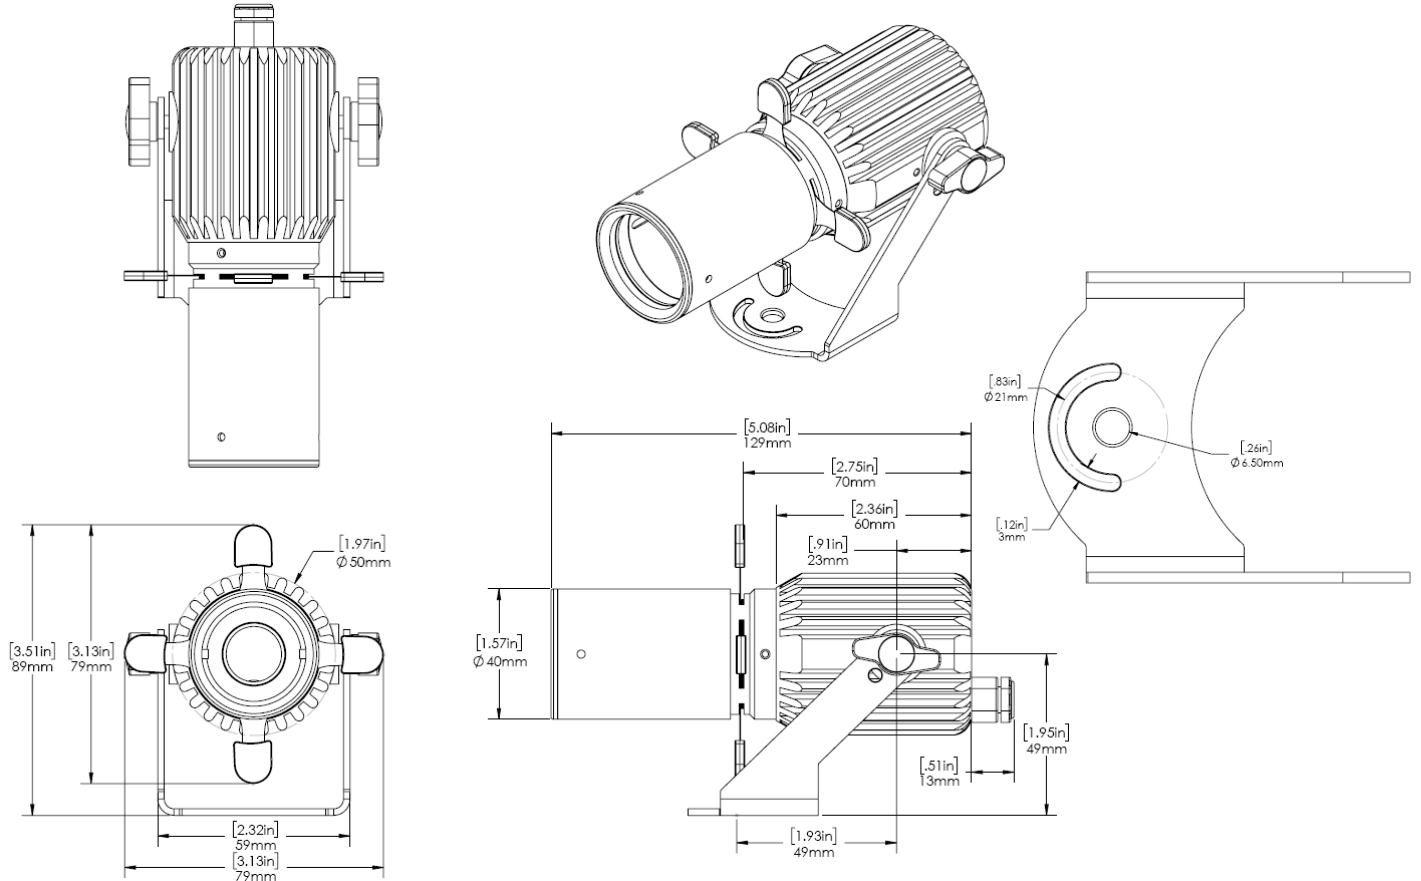

Juni with standard yoke

Juni on recessed canopy mount

Juni on track mount

Date
Project
Fixture
Comments

Description

At less than 130mm (5 inches) in length, Juni is the smallest framing projector on the market. Gantom collaborated with top lighting designers in themed entertainment and architecture to create the most precise lighting tool for space-constrained environments. With zoom optics and multiple mounting configurations, Juni provides specifiers with design flexibility in a wide range of applications. For permanent installations, every adjustable mechanism is fully lockable (including shutters) to assure fixture focus when the designer steps away. All this in a fixture that's smaller than your smartphone!

Thermal

Ambient Operating Temperature	0-50° C
Cooling Method	passive
BTUs / Hour	30 max

Warranty

Fixture	2 years
---------	---------

Certifications

USA / Canada	UL
Europe	CE, RoHS

Optical Features

Field Angle Range	Standard Lens: 25°-38° Wide Lens: 42°-60°
Gobo Projection	Yes
Gobo Size	Gantom (19mm with 15mm max pattern size or 10mm max text size)
Front Accessory Holder	Accepts up to 2mm thick dichroic glass with 35mm diameter. Additional attachment accessories available.

Physical Measurements

Product Photos