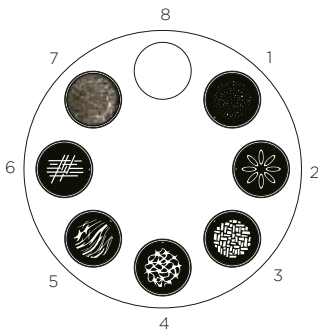

Artikelnummer

544-1605-0100

Vari-Lite VL800 EVENTPAR RGBA

544-1605-0110

Vari-Lite VL800 EVENTPAR WW

531-5900-1061

fiRSTstage FS8306 Quick Trigger Hook Clamp sw

cast®

GOBO WHEEL 1 - rotating

- 1 Night sky
- 2 Circle of Ovals
- 3 Bricked out
- 4 Neurons
- 5 Swirl
- 6 Cross bars
- 7 On the rocks
- 8 Open

GOBO WHEEL 2 - fixed

- 1 Leafy breakup
- 2 Honeycomb
- 3 Radial breakup
- 4 Grid
- 5 Circle of dots
- 6 Punchcard
- 7 Vertical bars
- 8 Medium circle
- 9 Open