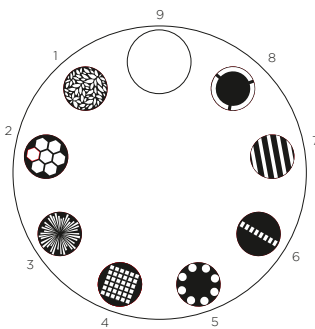

Artikelnummer

544-1605-0100

Vari-Lite VL800 EVENTPAR RGBA

544-1605-0110

Vari-Lite VL800 EVENTPAR WW

531-5900-1061

fiRSTstage FS8306 Quick Trigger Hook Clamp sw

cast®

GOBO WHEEL 1 - rotating

- 1 Night sky
- 2 Circle of Ovals
- 3 Bricked out
- 4 Neurons
- 5 Swirl
- 6 Cross bars
- 7 On the rocks
- 8 Open

GOBO WHEEL 2 - fixed

- 1 Leafy breakup
- 2 Honeycomb
- 3 Radial breakup
- 4 Grid
- 5 Circle of dots
- 6 Punchcard
- 7 Vertical bars
- 8 Medium circle
- 9 Open