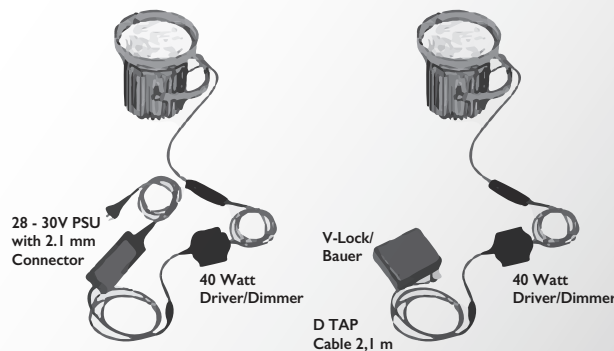

BB&S
SALES U.S.A.

A BB&S Subsidiary Company
info@bbslighting.com
Tel.: 1-800-820-6610
bbslighting.com

BB&S
LIGHTING PEOPLE

International Sales, Head Office,
Distribution & Production
sales@brothers-sons.dk
Tel.: +45 70 27 42 41
brothers-sons.dk

BB&S
RENTAL SUPPORT

A BB&S Subsidiary Company
Rental and Sales
rentalsupport@bbsrentalsupport.com
Tel.: +46 70 333 78 00