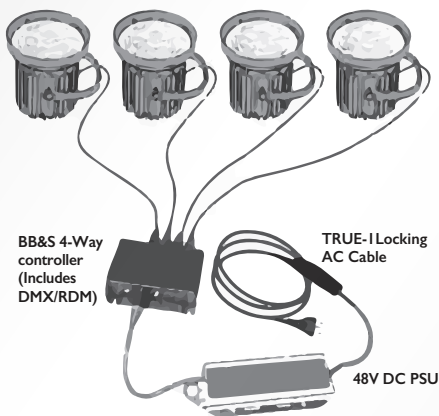

BB&S
SALES U.S.A.

A BB&S Subsidiary Company
info@bbslighting.com
Tel.: 1-800-820-6610
bbslighting.com

BB&S
LIGHTING PEOPLE

International Sales, Head Office,
Distribution & Production
sales@brothers-sons.dk
Tel.: +45 70 27 42 41
brothers-sons.dk

BB&S
RENTAL SUPPORT

A BB&S Subsidiary Company
Rental and Sales
rentalsupport@bbsrentalsupport.com
Tel.: +46 70 333 78 00