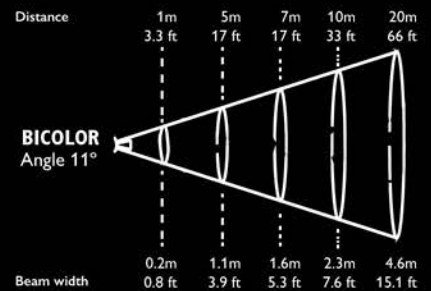

*“Powerful,
beautiful
and easy light
to play with”*

Robert Pontinder

BICOLOR Photometrics

BICOLOR 11°

BICOLOR 2700°K (without diffuser)					
Distance Feet	3	17	23	33	66
Footcandles	4806	192	98	48	12
Distance Meters	1	5	7	10	20
LUX	51680	2067	1055	517	129

BICOLOR 4000°K (without diffuser)					
Distance Feet	3	17	23	33	66
Footcandles	6045	242	123	60	15
Distance Meters	1	5	7	10	20
LUX	65000	2600	1327	650	163

BICOLOR 5600°K (without diffuser)					
Distance Feet	3	17	23	33	66
Footcandles	6138	246	125	61	15
Distance Meters	1	5	7	10	20
LUX	66000	2640	1347	660	165

BB&S CBL-1 Bicolor
BEAM DETAILS