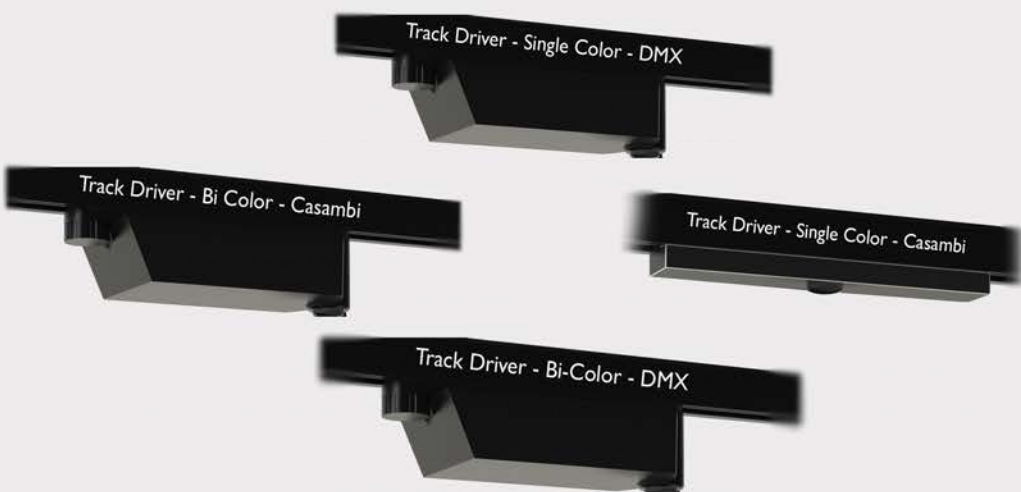

Track Driver Options

In total we offer 4 different drivers.

CASAMBI

The Casambi solution is based on Bluetooth Low Energy, the state-of-the-art wireless technology. On top of Bluetooth Low Energy, the Casambi technology provides a mesh network where all the intelligence of the system is replicated in every node and, in such a way, creates a system with no single points of failure.

Casambi offers a big variety of possibilities for a user to interact with the lighting depending on the user's individual requirements.

Read more on: www.casambi.com

Compact Beamlight 1

Compact Beamlight 1 Bi-Color
2700-5600K
LED: High CRI 95+
Power Draw: Max 41W

Compact Beamlight 1
ACL 7°
LED: High CRI 95+
Available in
2700K, 3000K, 4000K or 5600K
Power Draw: Max 41W

VNSP 11°
LED: High CRI 95+
Available in
2700K, 3000K, 4000K or 5600K
Power Draw: Max 41W

Medium 13°
LED: High CRI 95+
Available in
2700K, 3000K, 4000K or 5600K
Power Draw: Max 41W

Wide 17°
LED: High CRI 95+
Available in
2700K, 3000K, 4000K or 5600K
Power Draw: Max 41W